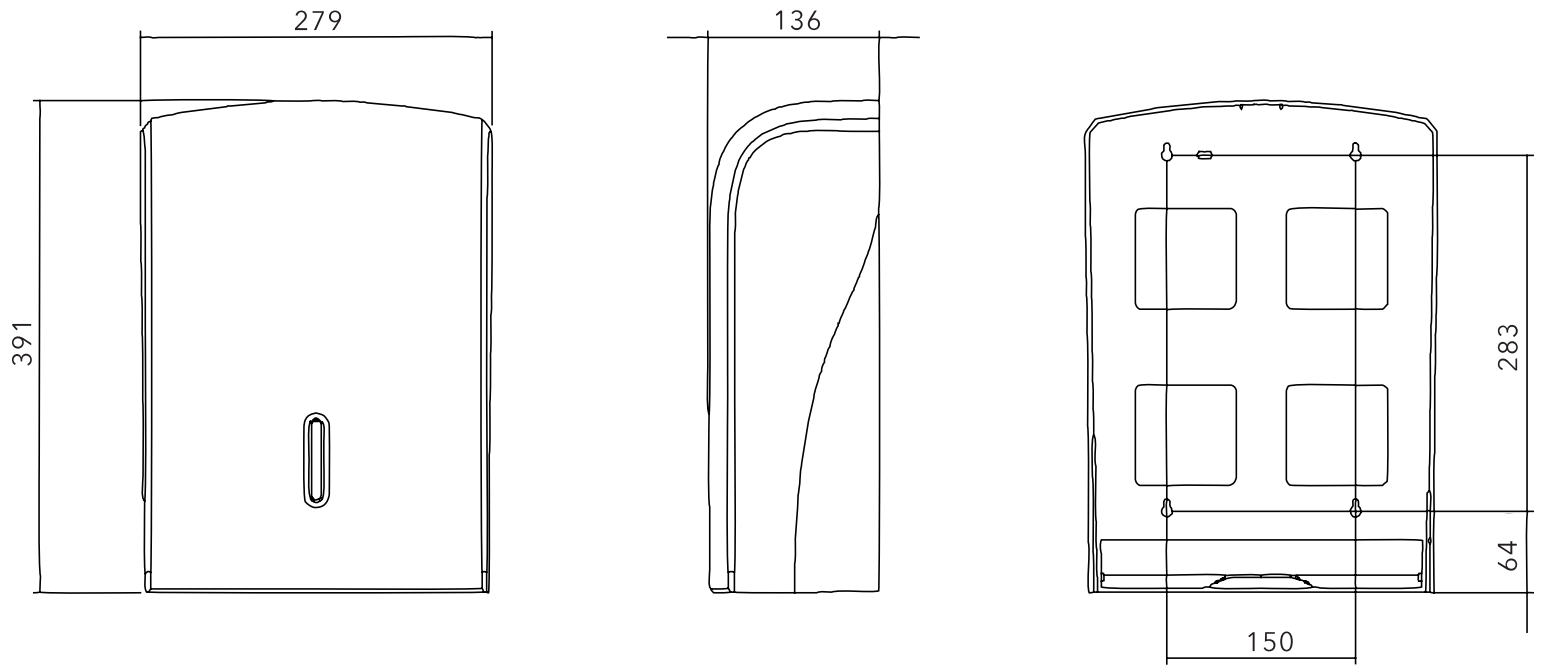

CODE:
HAL31
WRB

DIMENSIONS IN MM:-

OPEN VIEW OF DISPENSER:-

THE SYMBOL OF A GENUINE HALO DISPENSER