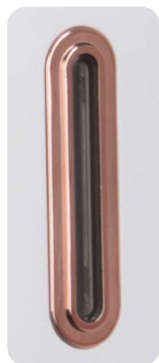

HAND TOWEL DISPENSER

HALO

- CONSTRUCTED IN ABS PLASTIC IN A CONTEMPORARY SILK TOUCH FINISH- SATIN WHITE/GRAPHITE FINISH
- INTERCHANGEABLE METALLIC HALO WINDOW.
- AVAILABLE IN EIGHT DIFFERENT COLOURS AND TINTS.
- SPIRIT LEVEL INSTALLED ON BACKPLATE TO AID INSTALLATION.
- HOLDS 720 SHEETS OF MULTIFOLD/ C FOLD TOWEL PAPER
- PRODUCT BRANDING AVAILABLE FOR ADDED PERSONALISATION
- KEY OPERATED WITH EASY DISTINGUISHABLE KEY

WHAT COLOUR IS YOUR HALO?

SILVER

CODE:
HAL31
WSL

GRAPHITE

CODE:
HAL31
WGT

PEARL

CODE:
HAL31
WPL

ROSE GOLD

CODE:
HAL31
WRG

GOLD

CODE:
HAL31
WGD

SAPPHIRE

CODE:
HAL31
WSP

EMERALD

CODE:
HAL31
WED

RUBY

CODE:
HAL31
WRB

DIMENSIONS IN MM:-

OPEN VIEW OF DISPENSER:-

THE SYMBOL OF A GENUINE HALO DISPENSER